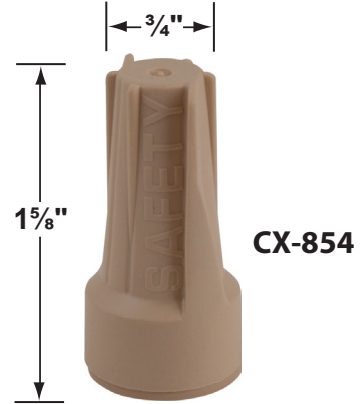

Cable Connectors

- CX-854 Direct Burial Silicone Filled Wire Nut, **Tan**
- CX-858 Speedy Cable Connector, Supply Cable up to 10-2, **Black**
- CX-839 Universal cable connector, Supply cable up to 8-2, one/Pack **Black**