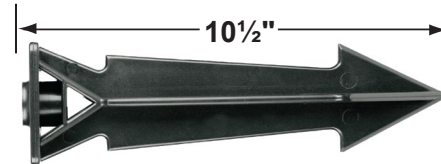

Ground Spikes

- CX-642-BK 8.5" ABS Spike, 1/2" NPT, **Black**
- CX-642-BZ 8.5" ABS Spike, 1/2" NPT, **Bronze**
- CX-643-BZ 8.5" ABS Spike, 1/2" NPT, **Bronze**

CX-647-BK

- CX-646-BK 8" ABS Spike, 1/2" NPT, **Black**
- CX-646-BR 8" ABS Spike, 1/2" NPT, **Natural Brass**
- CX-646-SS 8" ABS Spike, 1/2" NPT, **Stainless Steel**
- CX-647-BK 10.5" Heavy Duty ABS Spike, 1/2" NPT, **Black**

Mounting Risers

- CX-682B-GM 6" Brass Riser, 1/2" NPT Male/Female, **Gun Metal**
- CX-683B-GM 12" Brass Riser, 1/2" NPT Male/Female, **Gun Metal**
- CX-684B-GM 18" Brass Riser, 1/2" NPT Male/Female, **Gun Metal**
- CX-685B-GM 24" Brass Riser, 1/2" NPT Male/Female, **Gun Metal**