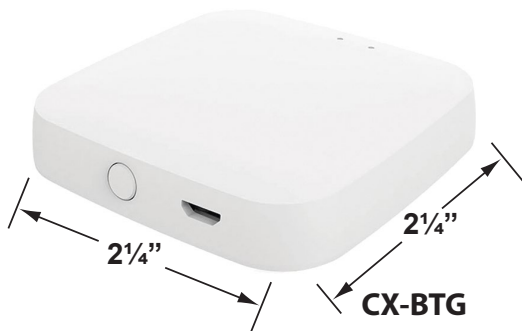

SPECIFICATION SHEET

PRODUCT # : CL-404-BT-GM

Directional Lights

• Cast Brass

Fixture Specifications:

<p>Housing: Corrosion Resistant Cast Brass</p> <p>Finish: GM- Gun Metal Natural Toning process, color may vary. Also available in AB- Antique Bronze</p> <p>Lens: Clear, Flat Tempered Glass Lens <i>15° & 60° reflectors included (see page 3)</i></p> <p>Light Source: Replacable 1-6W RGB LED module. Lumen output is between 15LM - 450LM. Standard 38° beam spread, with 15° & 60° options also included.</p> <p>LED Features: CCT Options: Presets: 2700K, 3000K, 4000K, 5000K RGB : Unlimited color wheel options & quick presets. Dimming: Every color choice Scenes: Customizable scenes with up to 8 colors. Compatibility: Amazon's Alexa and Google Home Music: The lights will follow music collected by a phone microphone.</p>	<p>Gasket: Silicone double gasketed for water-tight sealing</p> <p>Knuckle: Swivel cast brass knuckle with thumb screw and 1/2" NPT threaded male hub on bottom.</p> <p>Wiring: Fixture is prewired with a 10ft 18-2 SPT-2W direct burial cord. Wire connector sold separately. Universal connector (CX-839), and silicone filled wire nut (CX-854) are available from Corona Lighting.</p> <p>Mounting Spike: Standard injection molded 8 1/2" large spike with 1/2" NPT threaded female hub on bottom.</p> <p>Electrical Notes: A remote 12V transformer is required. Options are available from Corona Lighting. Voltage range for LED module is 10V-15V. Proper grease/lubricant is suggested on threaded parts during installation process.</p> <p>Warranty: Lifetime limited warranty on fixture housing. Ten (10) years warranty on LED module.</p>
--	--

SMART ACCESSORIES

- CX-BTE Bluetooth Range Extender
- CX-BTG Wireless Bluetooth Mesh Gateway

JOB INFORMATION

TYPE: _____ DATE: _____

JOB NAME & ADDRESS: _____

PRODUCT #: _____

TOTAL QUANTITY: _____

LAMP TYPE & WATTAGE: _____