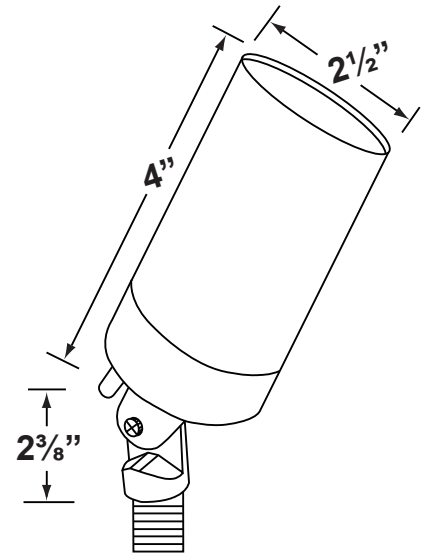

SPECIFICATION SHEET

PRODUCT # : CL-404-BT-GM

Directional Lights

• Cast Brass

Fixture Specifications:

<p>Housing: Corrosion Resistant Cast Brass</p> <p>Finish: GM- Gun Metal Natural Toning process, color may vary. Also available in AB- Antique Bronze</p> <p>Lens: Clear, Flat Tempered Glass Lens <i>15° & 60° reflectors included (see page 3)</i></p> <p>Light Source: Replacable 1-6W RGB LED module. Lumen output is between 15LM - 450LM. Standard 38° beam spread, with 15° & 60° options also included.</p> <p>LED Features: CCT Options: Presets: 2700K, 3000K, 4000K, 5000K RGB : Unlimited color wheel options & quick presets. Dimming: Every color choice Scenes: Customizable scenes with up to 8 colors. Compatibility: Amazon's Alexa and Google Home Music: The lights will follow music collected by a phone microphone.</p>	<p>Gasket: Silicone double gasketed for water-tight sealing</p> <p>Knuckle: Swivel cast brass knuckle with thumb screw and 1/2" NPT threaded male hub on bottom.</p> <p>Wiring: Fixture is prewired with a 10ft 18-2 SPT-2W direct burial cord. Wire connector sold separately. Universal connector (CX-839), and silicone filled wire nut (CX-854) are available from Corona Lighting.</p> <p>Mounting Spike: Standard injection molded 8 1/2" large spike with 1/2" NPT threaded female hub on bottom.</p> <p>Electrical Notes: A remote 12V transformer is required. Options are available from Corona Lighting. Voltage range for LED module is 10V-15V. Proper grease/lubricant is suggested on threaded parts during installation process.</p> <p>Warranty: Lifetime limited warranty on fixture housing. Ten (10) years warranty on LED module.</p>
--	--