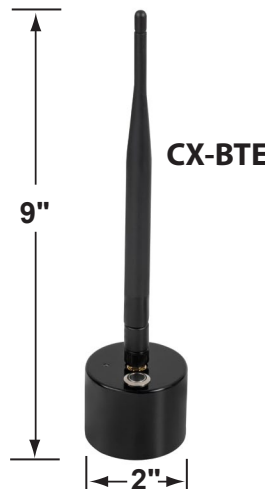

SMART ACCESSORIES

- CX-BTE Bluetooth Range Extender
- CX-BTG Wireless Bluetooth Mesh Gateway

JOB INFORMATION

TYPE: _____ DATE: _____

JOB NAME & ADDRESS: _____

PRODUCT #: _____

TOTAL QUANTITY: _____

LAMP TYPE & WATTAGE: _____

TRANSFORMER: _____

CONTRACTOR: _____

SPECIFIER: _____