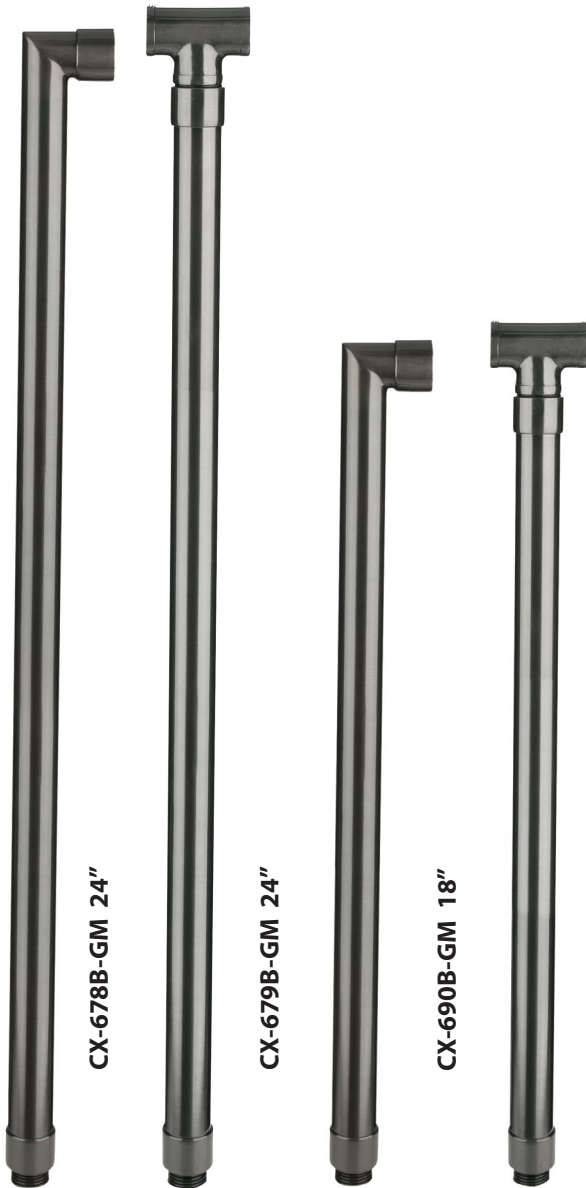

ACCESSORIES SHEET

E-Mail: sales@coronalighting.com

PRODUCT # : CL-404-BT-GM

• Directional Lights

• Cast Brass

Mounting Posts For Sign Light & Path Light Applications

- CX-678B-GM 24" Brass Single Head Post, **Gun Metal**
- CX-679B-GM 24" Brass Double Head Post, **Gun Metal**
- CX-690B-GM 18" Brass Single Head Post, **Gun Metal**
- CX-693B-GM 18" Brass Double Head Post, **Gun Metal**

•CX-718B-GM (Mounting Canopies pg 2) is required for sign light installation.