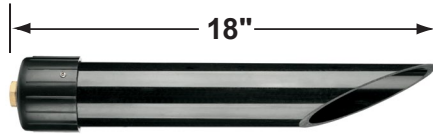

PRODUCT # : CL-404-BT-GM

• Directional Lights

• Cast Brass

Mounting Pedestals

- CX-601-BK 1" PVC Mounting Pedestal, 1/2" NPT, **Black**
- CX-601-VG 1" PVC Mounting Pedestal, 1/2" NPT, **Verde Green**
- CX-603-BK 3" PVC Mounting Pedestal, 1/2" NPT Female Brass Hub on top, **Black**
- CX-603-VG 3" PVC Mounting Pedestal, 1/2" NPT Female Brass Hub on top, **Verde Green**

CX-603-BK

- CX-604-BK 1" PVC Adjustable Mounting Pedestal, 1/2" NPT, **Black**
- CX-621-BK 1" PVC Cap, 1/2" NPT, **Black**
- CX-621-VG 1" PVC Cap, 1/2" NPT, **Verde Green**
- CX-622-BK 2" PVC Cap, 1/2" NPT, **Black**
- CX-622-VG 2" PVC Cap, 1/2" NPT, **Verde Green**
- CX-624-BK 3" PVC Cap, 1/2" NPT Female Brass Hub, **Black**
- CX-624-VG 3" PVC Cap, 1/2" NPT Female Brass Hub, **Verde Green**

Mounting Canopies

- CX-705B-GM Brass Flat Canopy, 1/2" NPT, **Gun Metal**
- CX-709B-GM Brass Raised Canopy, 1/2" NPT, **Gun Metal**
- CX-718B-GM 5" Brass Canopy, 3-Hole 1/2" NPT, **Gun Metal**
- CX-719B-GM Brass Tree Mounting Bracket, 1/2" NPT, **Gun Metal**
- CX-720-BR Brass Tree mount Canopy with 9" Rubber Strap stretches to 14, **Natural Brass**
- CX-721-BR Brass Tree mount Canopy with 15" Rubber Strap stretches to 22", **Natural Brass**
- CX-722-BR Brass Tree mount Canopy with 22" Rubber Strap stretches to 33", **Natural Brass**
- CX-723-BR Brass Tree mount Canopy with 31" Rubber Strap stretches to 45", **Natural Brass**